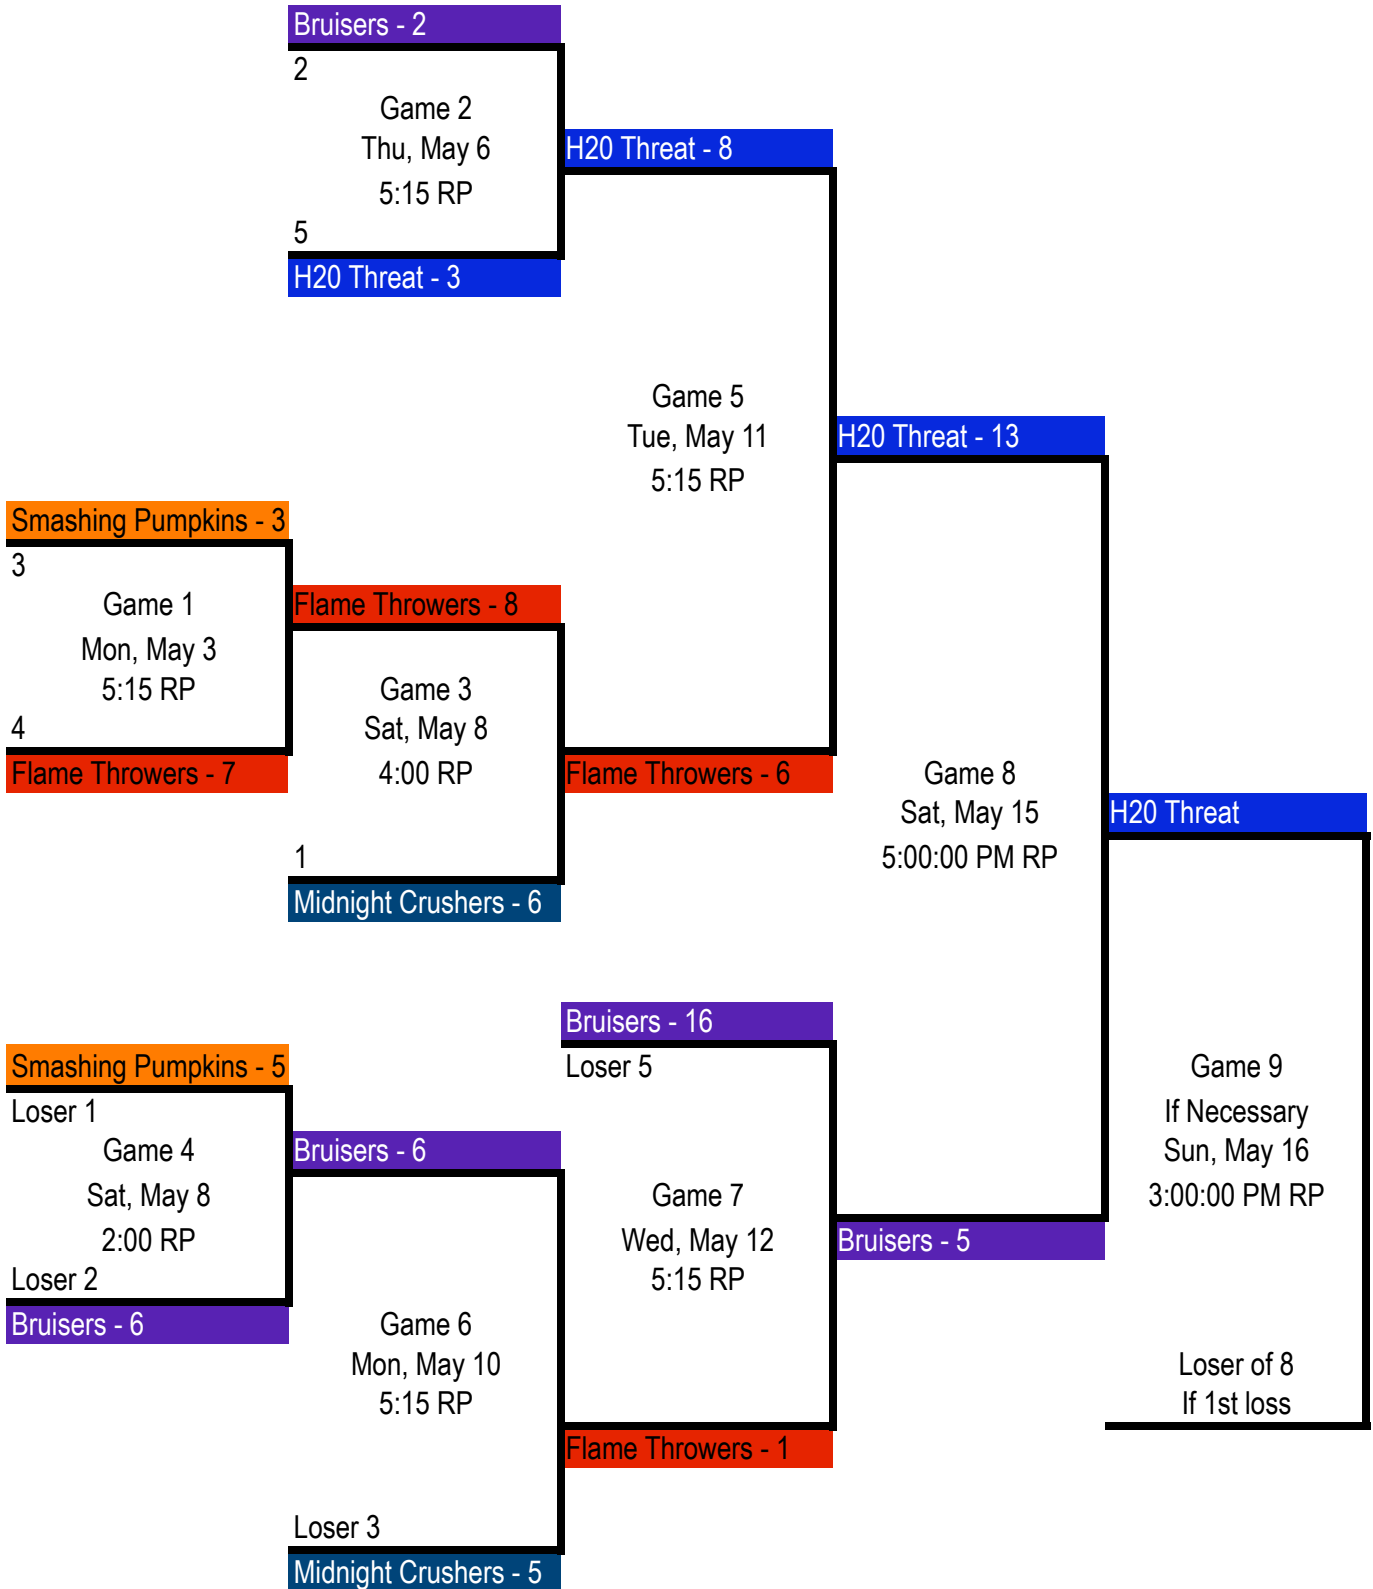

# 2010 10U ESGS Tournament

**\*\* Game Days and Times are subject to change**